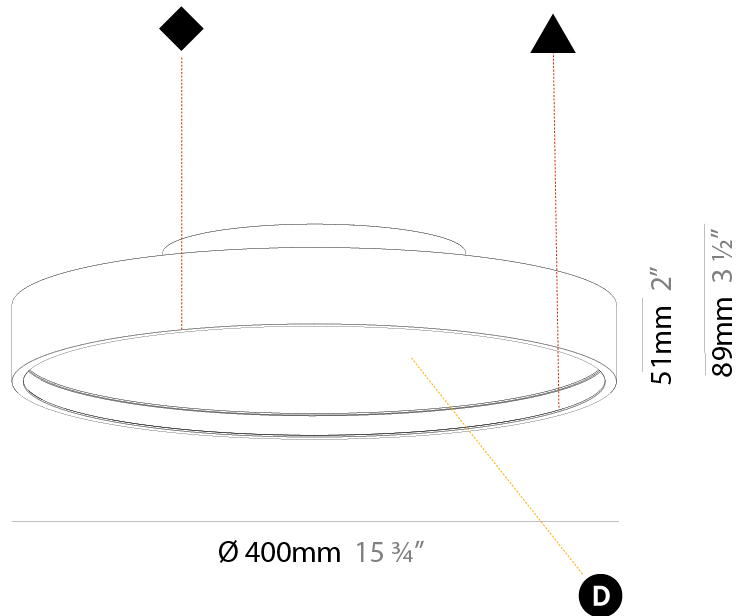

1. To build a product code in our configurator select the specify button on the base model # product page
2. To build a manual product code on this datasheet choose from the options listed below in blue font and add the suffix to the base model #

GENERAL

Series: Sign Diva
Subseries: Sign Diva Korona
Brand: Prolicht
Division: Architectural
Mounting Type: Surface
Mounting Location: Ceiling
Subcategory: Ambient

PHYSICAL

Shape: Round
Diameter (mm): 400
Diameter (in): 15 3/4
Height (mm): 89
Height (in): 3 1/2
Light Distribution: Direct
Weight (kg): 2.636
Weight (lbs): 5.811

Diffuser: [PMMA - Opal/Micro-Prism/Sparkling Secret/Vintage Industrial](#)
Fixture Finish: [SSR / BKV / CWI / CRY / HAB / UFT / ITA / RUA / FTG / MYG / LOD / PUS / FRO / FUP / KIA / POP / BLS / SPG / MEY / GOH / GUM / CHC / COM / ABZ / JAG / OBR / MOS / ROR](#)
Fixture Material: [Extruded Aluminum / Steel](#)

ELECTRICAL

Lamp Type: LED (Zhaga Standard)
Input Wattage (W): 19.8
Total Output Wattage (W): 16
Dimming: [Tri-Mode (Non-Dimming and Phase Dimming (120Vac only) and 0-10V Dimming)](#)
Driver Included: Yes
Driver Location: Integrated
Driver Type: Constant Current - Universal
Driver Class: Class 2
Input Voltage (V): 120 - 277
Constant Current (MA): 500

LED

Color Temperature (°K): [3000 / 3500 / 4000](#)
Max. Delivered Lumen (lm): 2260 / 2293 / 2340
CRI: >90 CRI
Lamp Life (hrs): 50000

OPTICAL

RATINGS AND CERTIFICATIONS

Certified By: Certified for North American Standards
IP rating: IP20