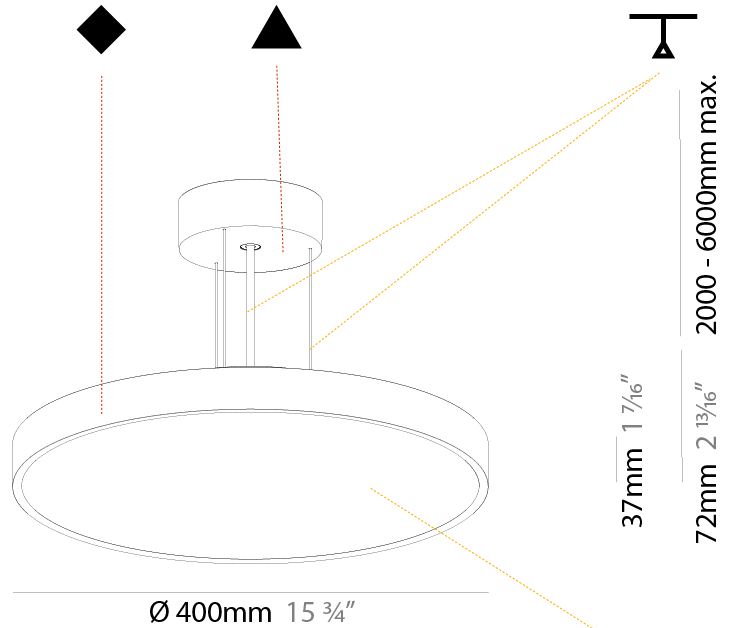

GENERAL

Series: Sign Diva
Subseries: Sign Diva
Brand: Prolicht
Division: Architectural
Mounting Type: Suspension
Mounting Location: Ceiling
Subcategory: Pendant

PHYSICAL

Shape: Round
Diameter (mm): 400
Diameter (in): 15 3/4
Height (mm): 72
Height (in): 2 13/16
Max. Overall Height (mm): 2072
Max. Overall Height (in): 81 3/16
Light Distribution: Direct
Weight (kg): 2.972
Weight (lbs): 6.55
Diffuser: PMMA - Opal / Micro-Prism / Sparkling Secret / Vintage Industrial with Shine Ring
Fixture Finish: SSR / BKV / CWI / CRY / HAB / UFT / ITA / RUA / FTG / MYG / LOD / PUS / FRO / FUP / KIA / POP / BLS / SPG / MEY / GOH / GUM / CHC / COM / ABZ / JAG / OBR / MOS / ROR
Fixture Material: Extruded Aluminum / Steel
Cable Details: 2000mm or 6000mm Transparent Cable

ELECTRICAL

Lamp Type: LED (Zhaga Standard)
Input Wattage (W): 19.8
Total Output Wattage (W): 16
Dimming: Tri-Mode (Non-Dimming and Phase Dimming (120Vac only) and 0-10V Dimming)
Driver Included: Yes
Driver Location: Integrated
Driver Type: Constant Current - Universal
Driver Class: Class 2
Input Voltage (V): 120 - 277
Constant Current (MA): 500

LED

Color Temperature (°K): 2700 / 3000 / 3500 / 4000
Max. Delivered Lumen (lm): 1160 / 1733 / 1741 / 1776
CRI: >90 CRI
Lamp Life (hrs): 50000

OPTICAL

RATINGS AND CERTIFICATIONS

Certified By: Certified for North American Standards
IP rating: IP20

PROJECT	_____
TYPE	_____
SPECIFIER	_____
QUANTITY	_____
DATE	_____