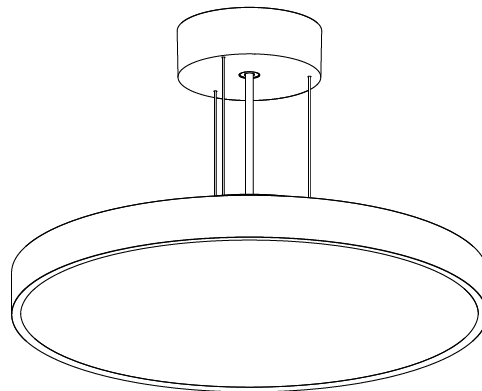

GENERAL

Series: Sign Diva
Subseries: Sign Diva Korona
Brand: Prolicht
Division: Architectural
Mounting Type: Suspension
Mounting Location: Ceiling
Subcategory: Pendant

PHYSICAL

Shape: Round
Diameter (mm): 400
Diameter (in): 15 3/4
Height (mm): 86
Height (in): 3 3/8
Light Distribution: Direct
Weight (kg): 3.302
Weight (lbs): 7.28
Diffuser: PMMA - Opal / Micro-Prism / Sparkling Secret / Vintage Industrial
Fixture Finish: SSR / BKV / CWI / CRY / HAB / UFT / ITA / RUA / FTG / MYG / LOD / PUS / FRO / FUP / KIA / POP / BLS / SPG / MEY / GOH / GUM / CHC / COM / ABZ / JAG / OBR / MOS / ROR
Fixture Material: Extruded Aluminum / Steel
Cable Details: 2,000mm/78 3/4" or 6,000mm/236 1/4" Transparent Cable

ELECTRICAL

Lamp Type: LED (Zhaga Standard)
Input Wattage (W): 17
Dimming: Tri-Mode (Non-Dimming and Phase Dimming (120Vac only) and 0-10V Dimming)
Driver Included: Yes
Driver Location: Integrated
Driver Type: Constant Current - Universal
Driver Class: Class 2
Input Voltage (V): 120 - 277
Constant Current (MA): 500

LED

Color Temperature (°K): 2700 / 3000 / 3500 / 4000
Max. Delivered Lumen (lm): 1807 / 1943 / 1951 / 1991
Nominal Lumen (lm): 2250 / 2420 / 2430 / 2480
CRI: >90 CRI
Lamp Life (hrs): 50000

OPTICAL

RATINGS AND CERTIFICATIONS

Certified By: Certified for North American Standards
IP rating: IP20

51mm 2"
86mm 3 3/8" 2000-6000mm max.

Ø 400mm 15 3/4"