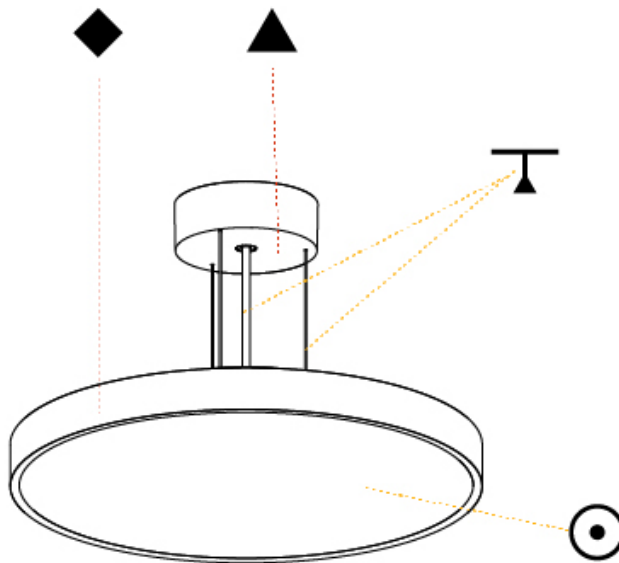

SIGN DIVA SUSPENSION

A300002-

PROJECT	_____
TYPE	_____
SPECIFIER	_____
QUANTITY	_____
DATE	_____

A